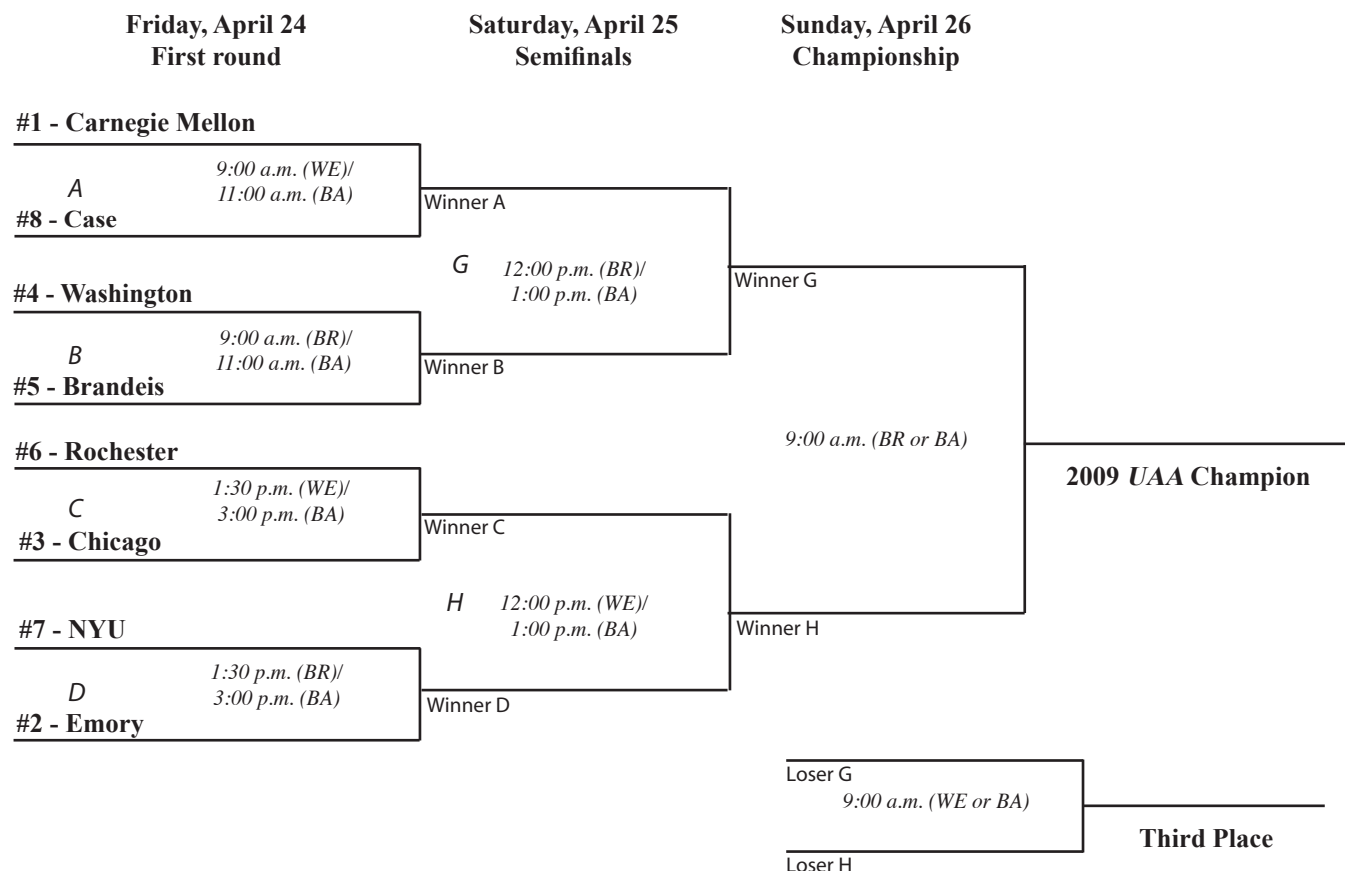

Welcome to the 2009 University Athletic Association Women's Tennis Championship

Championship Bracket

Saturday, April 25 Consolation matches

All matches to be played at Brandeis University (BR) and Wellesley College (WE). In case inclement weather matches will be moved to the Bass River Tennis Club (BA) in Beverly, Massachusetts.