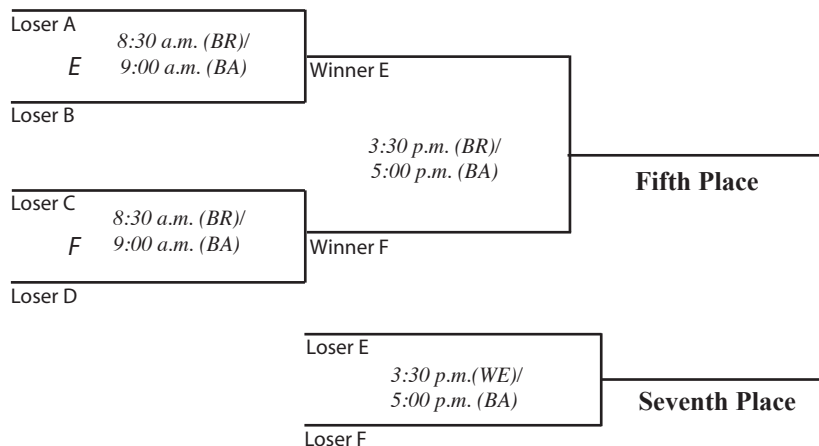

Welcome to the 2009 University Athletic Association Women's Tennis Championship

Championship Bracket

Saturday, April 25 Consolation matches

All matches to be played at Brandeis University (BR) and Wellesley College (WE). In case inclement weather matches will be moved to the Bass River Tennis Club (BA) in Beverly, Massachusetts.